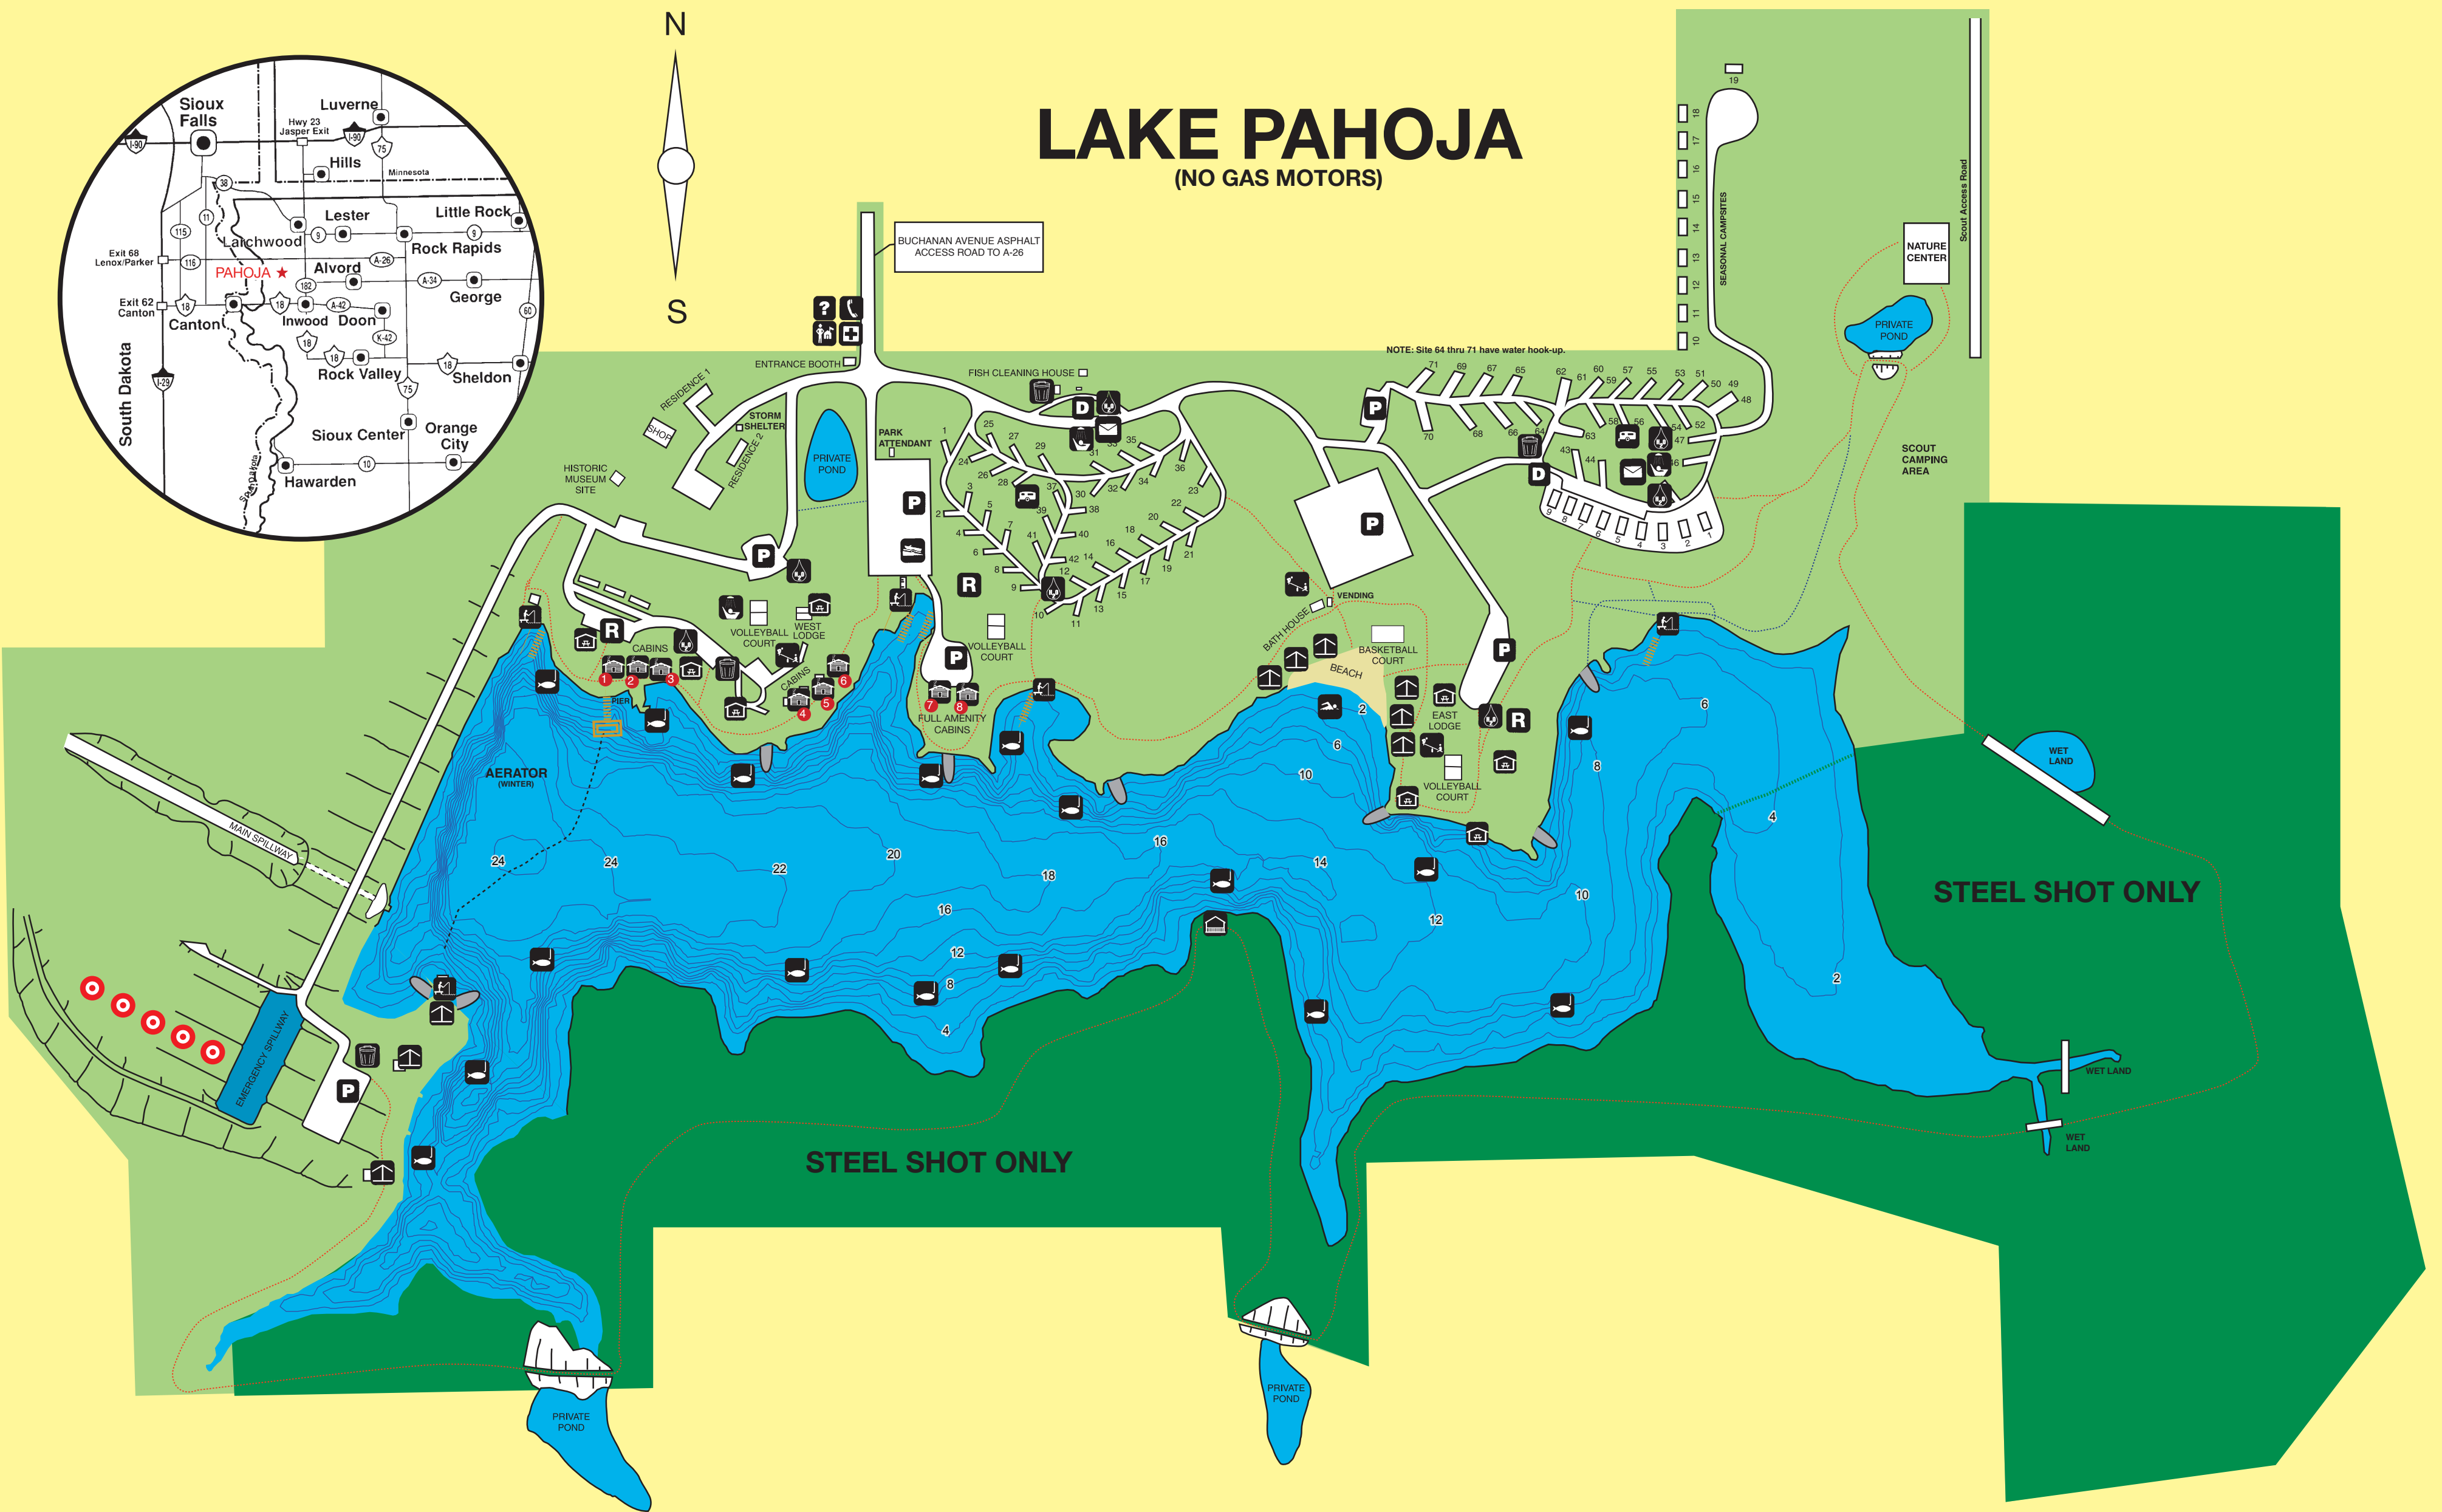

LAKE PAHOJA

(NO GAS MOTORS)

Swimming	Boat Ramp	Fish Structure	Shelter	Cabins	Full Amenity Cabins
Playground	RV Camping	Fishing Jetty	Mini-Shelter	1 Pasque Place	7 Sunset
Comfort Station	Registration	Dock	Trash	2 Cattail Cabin	8 Sunrise
Ranger Station	First Aid	Cabin	Archery	3 Goldfinch Getaway	
Information	Telephone			4 Oak Lodge	
Parking Lot	Dump Station	(Non-Motor) Multipurpose Trail	Public Hunting Area (Steel Shot Only)	5 Rustic Retreat	
Restroom	Drinking / Water	Mowed Trail		6 Whispering Pine	
		Hard Surfaced			

Lake Pahoja
 Maximum Depth - 26.2 ft
 Mean Depth - 9.3 ft
 Area - 72 acres
 Volume - 591 acre-ft