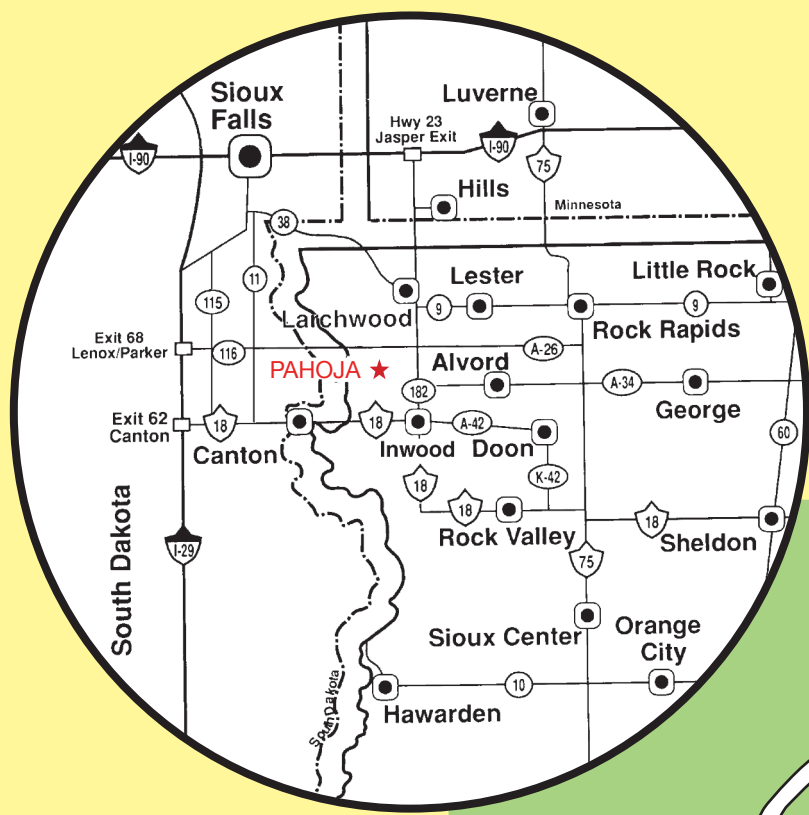

LAKE PAHOJA

(NO GAS MOTORS)

Swimming	Boat Ramp	Fish Structure	Shelter	Cabins	Full Amenity Cabins
Playground	RV Camping	Fishing Jetty	Mini-Shelter	1 Pasque Place	7 Sunset
Comfort Station	Registration	Dock	Trash	2 Cattail Cabin	8 Sunrise
Ranger Station	First Aid	Cabin	Archery	3 Goldfinch Getaway	
Information	Telephone			4 Oak Lodge	
Parking Lot	Dump Station	(Non-Motor) Multipurpose Trail	Public Hunting Area (Steel Shot Only)	5 Rustic Retreat	
Restroom	Drinking / Water	Mowed Trail		6 Whispering Pine	
		Hard Surfaced			

Lake Pahoja
 Maximum Depth - 26.2 ft
 Mean Depth - 9.3 ft
 Area - 72 acres
 Volume - 591 acre-ft