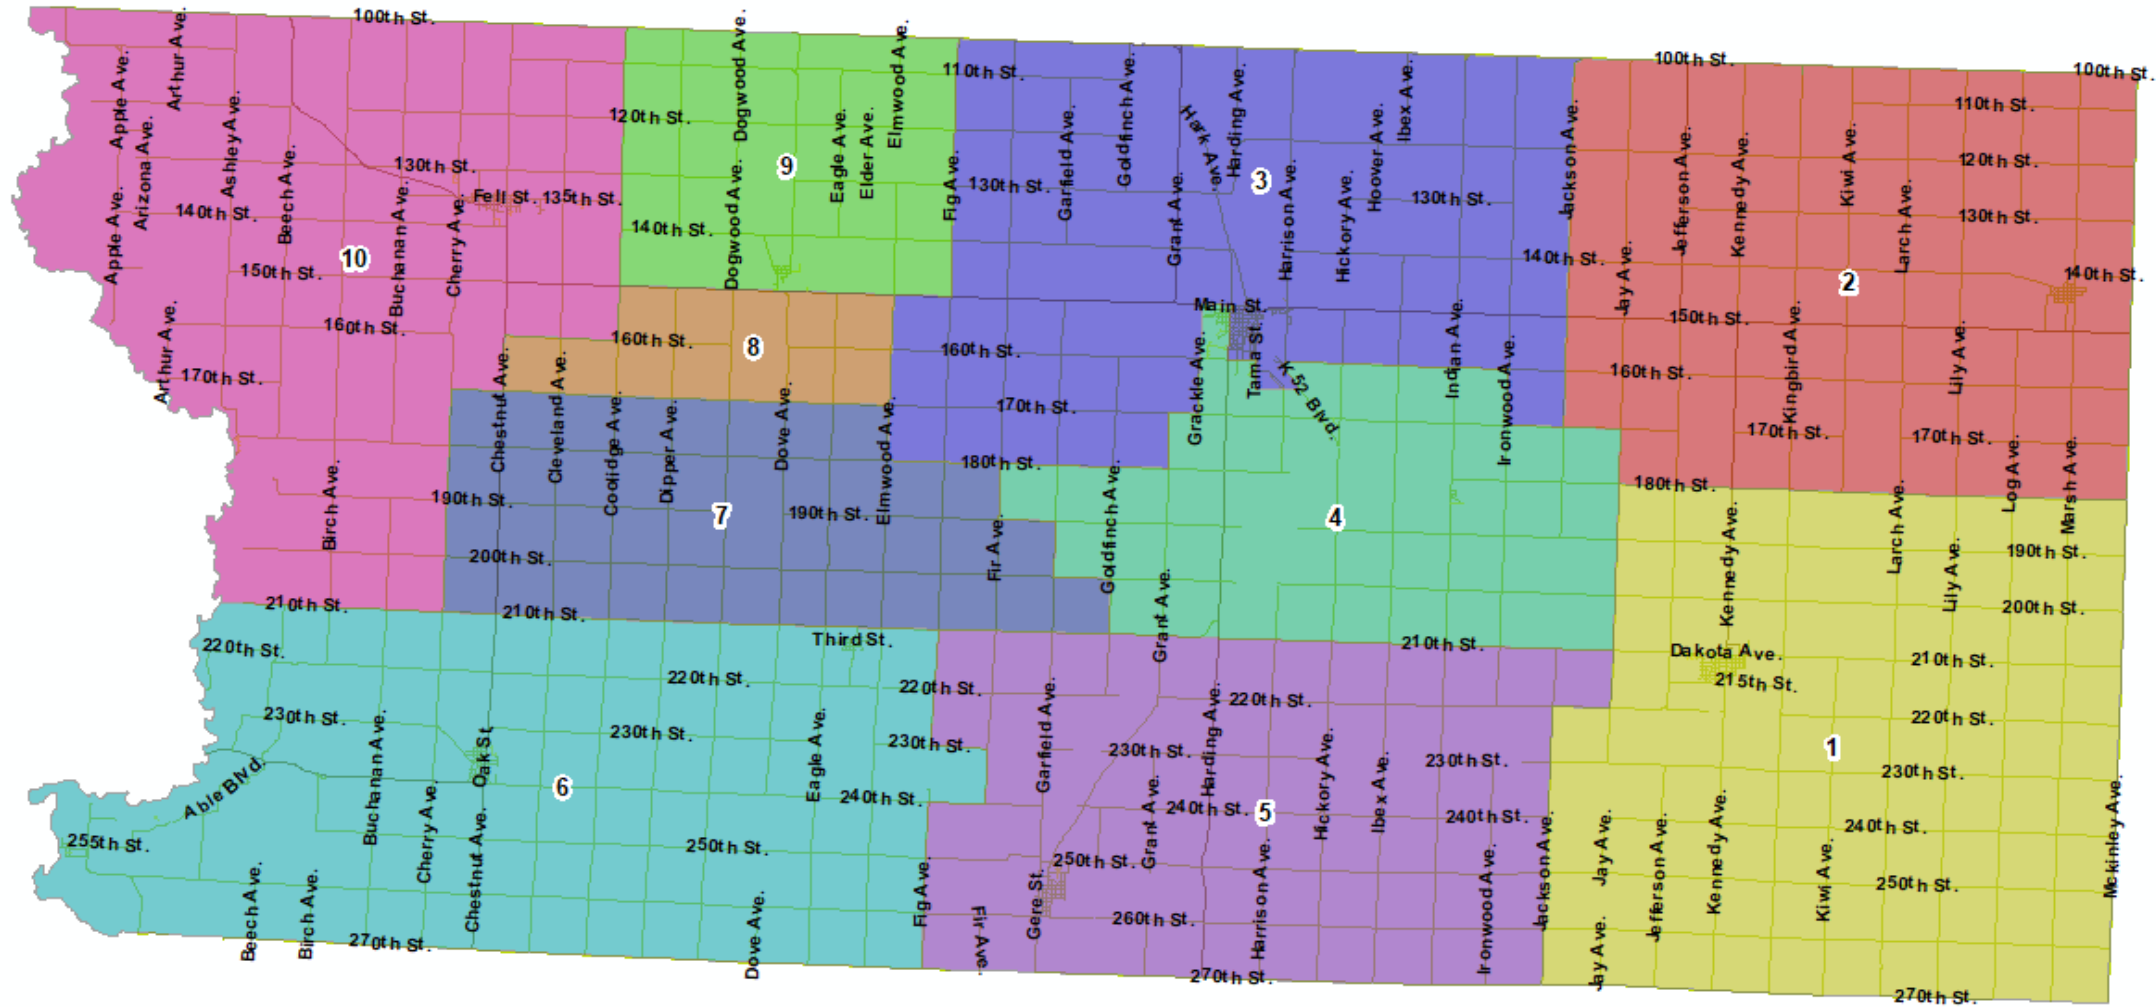

# Lyon County Voting Precincts - 2022

## Supervisor District 1

Precinct  
 9-Lester Comm Ctr  
 10-Larchwood City Hall

## Supervisor District 2

Precinct  
 6&7- Inwood Comm Ctr  
 8-Lester Comm Ctr

## Supervisor District 3

Precinct  
 1-GE Comm Ctr  
 2-LR Town & Ctry Bldg